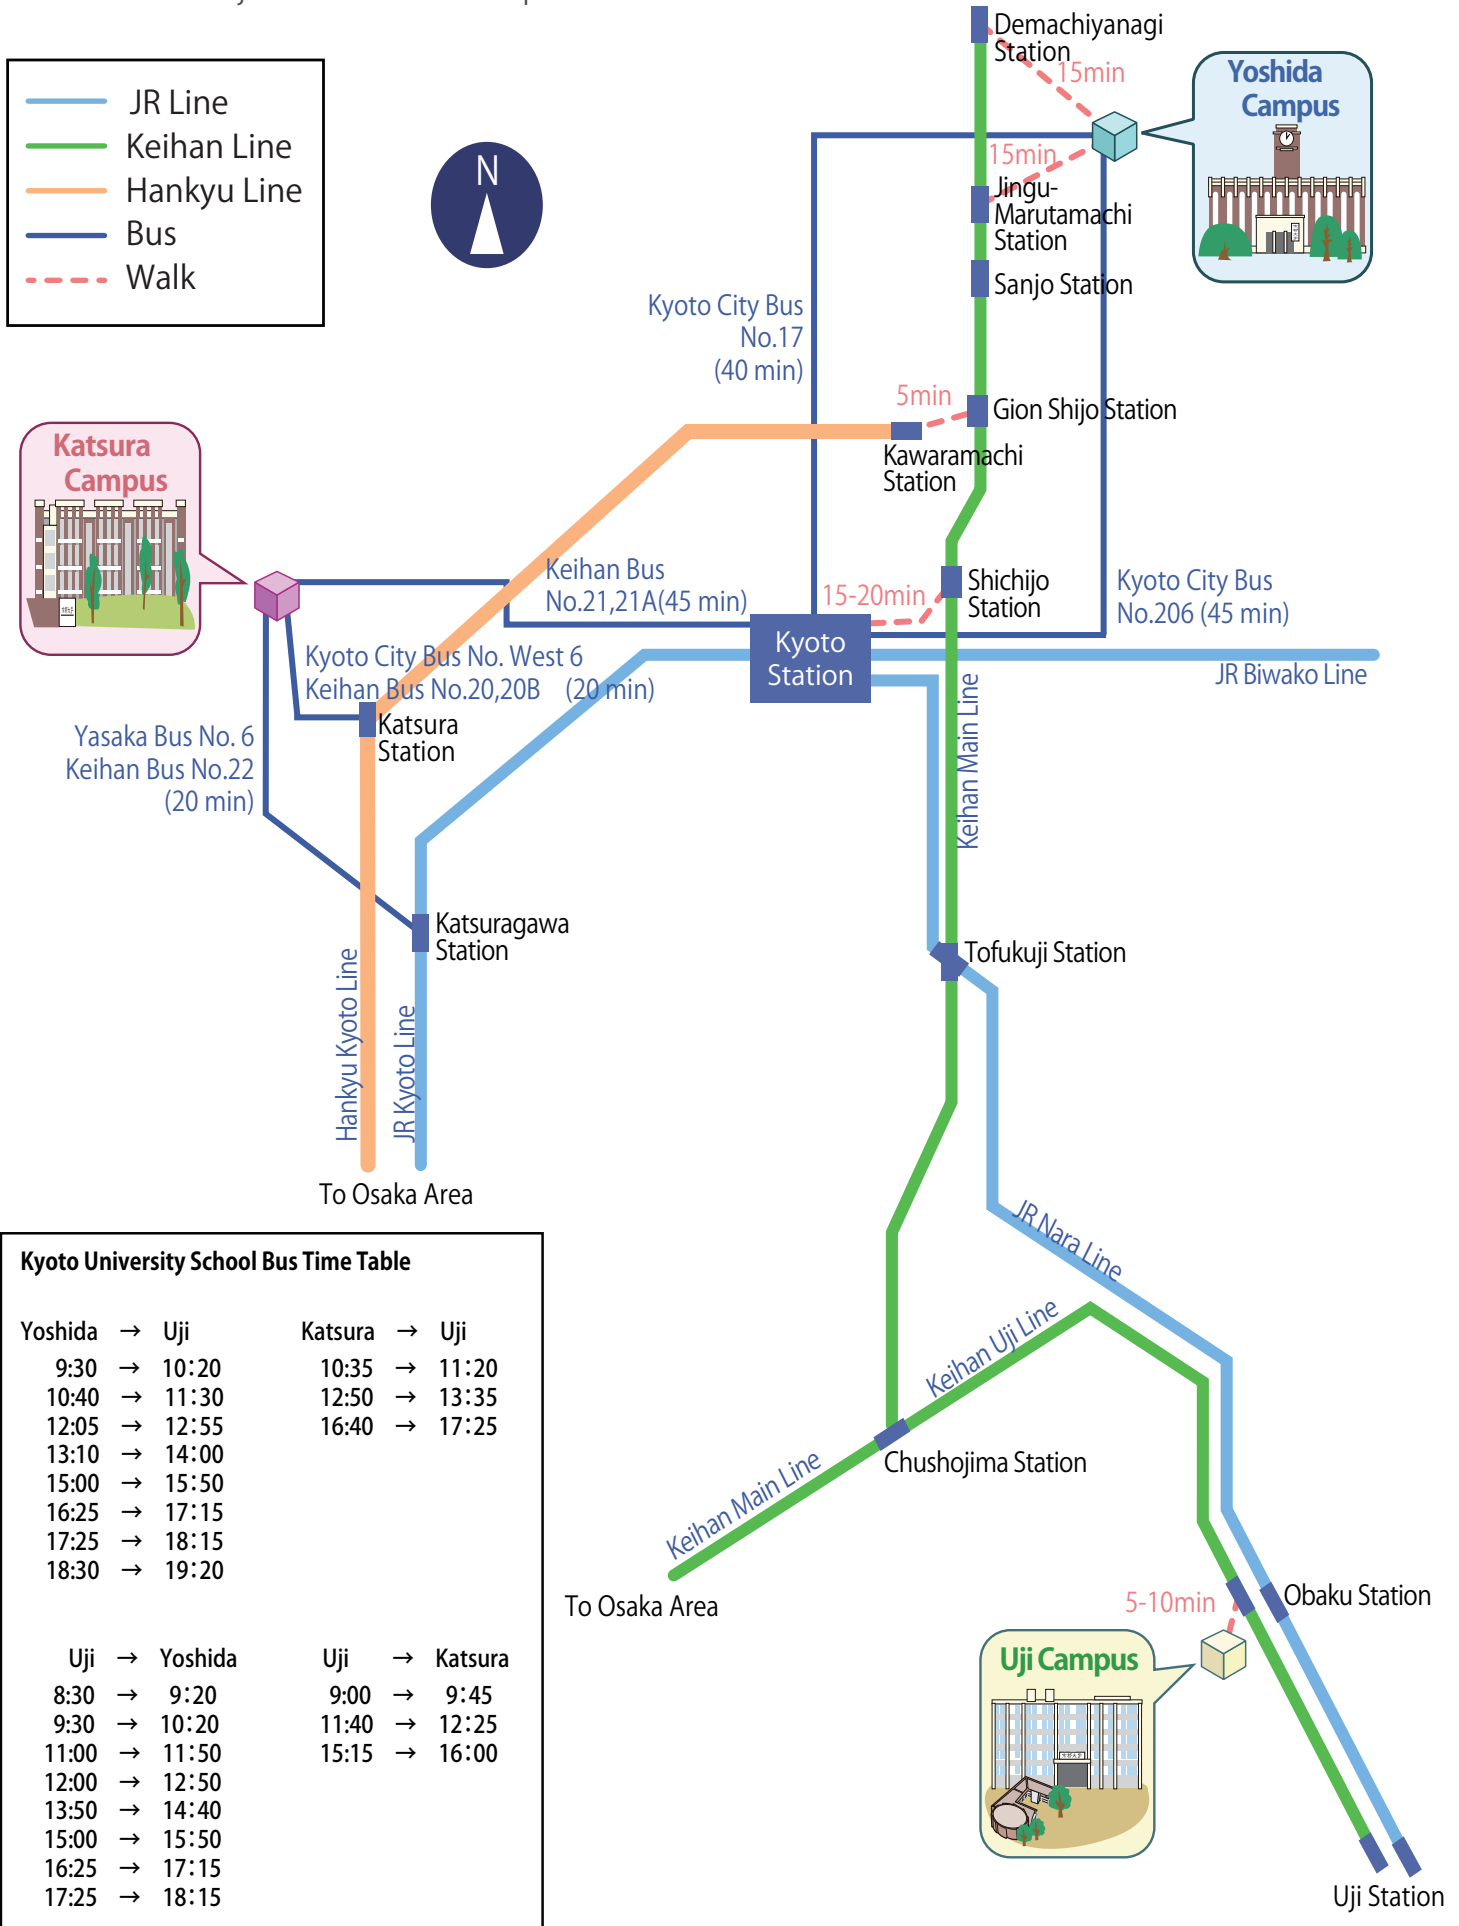

LOCATION & TRANSPORTATION

Uji • Katsura • Yoshida Campus

Kyoto University School Bus Time Table			
Yoshida → Uji	Katsura → Uji		
9:30 → 10:20	10:35 → 11:20		
10:40 → 11:30	12:50 → 13:35		
12:05 → 12:55	16:40 → 17:25		
13:10 → 14:00			
15:00 → 15:50			
16:25 → 17:15			
17:25 → 18:15			
18:30 → 19:20			
Uji → Yoshida	Uji → Katsura		
8:30 → 9:20	9:00 → 9:45		
9:30 → 10:20	11:40 → 12:25		
11:00 → 11:50	15:15 → 16:00		
12:00 → 12:50			
13:50 → 14:40			
15:00 → 15:50			
16:25 → 17:15			
17:25 → 18:15			