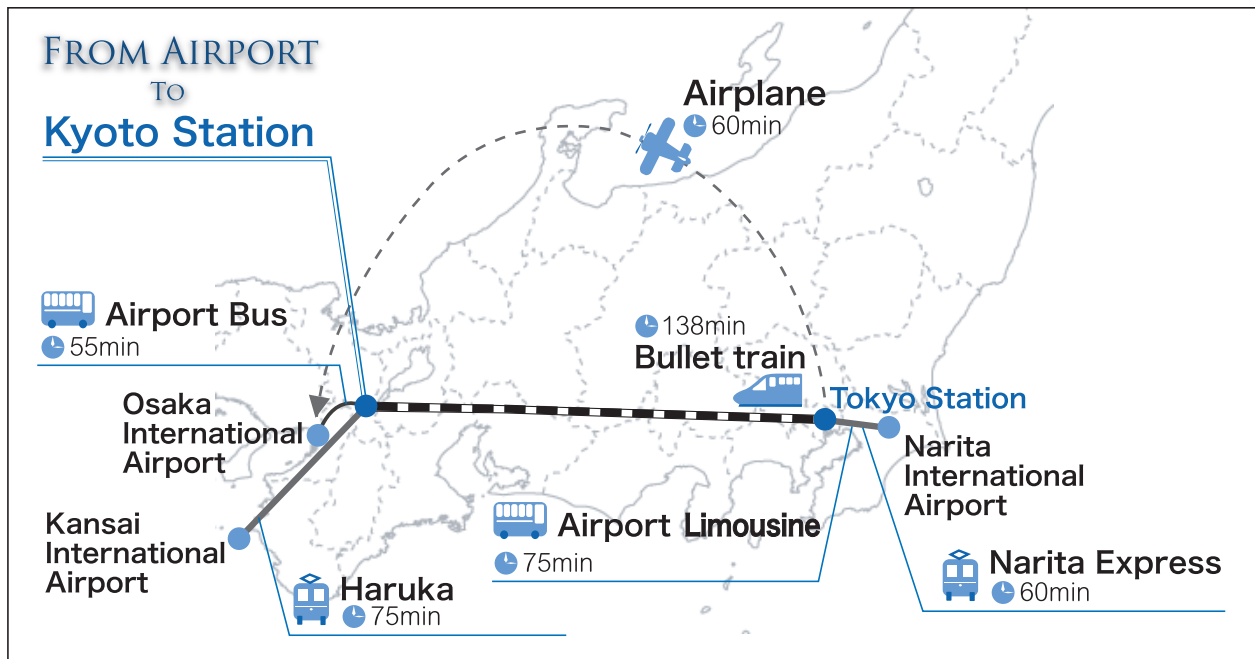

FROM AIRPORT

TO KYOTO STATION

How To Reach Institute For Chemical Research, Kyoto University

FROM Kansai International Airport

 Take the JR Kansai Airport Express "Haruka" train to **Kyoto Station**.
🕒 75min

FROM Narita International Airport

 Take the JR Narita Express train to Tokyo Station. 🕒 60min

 Take the airport Limousine to Tokyo Station. 🕒 75min

 Take the JR Bullet train "Shinkansen" to **Kyoto Station**.
🕒 138min

or

 Take the Airplane to Osaka International Airport (Itami Airport).
🕒 75min

 Take the airport bus to JR **Kyoto Station**.
🕒 55min